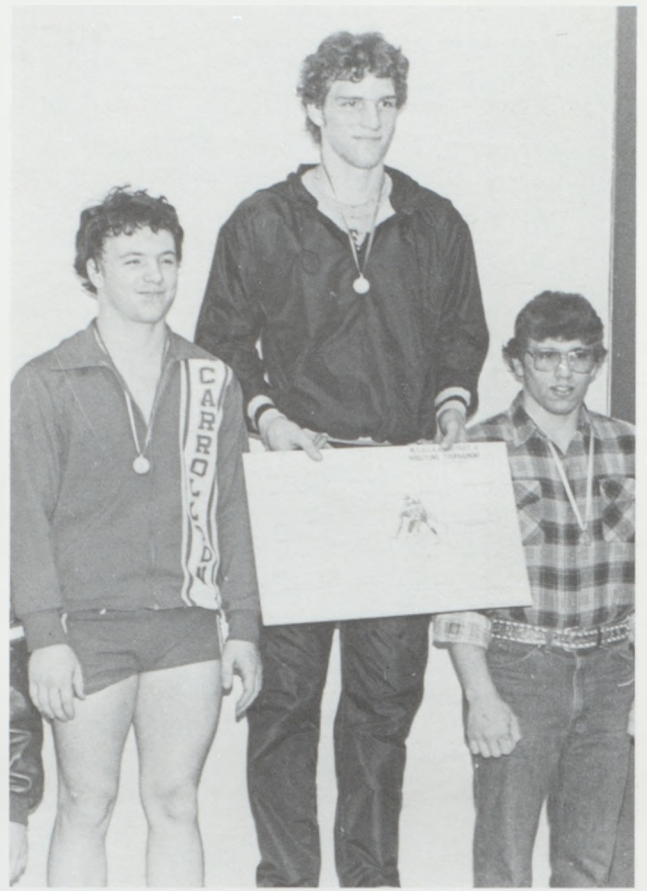

Senior Jeff Neal - State Champion - 167 lbs.