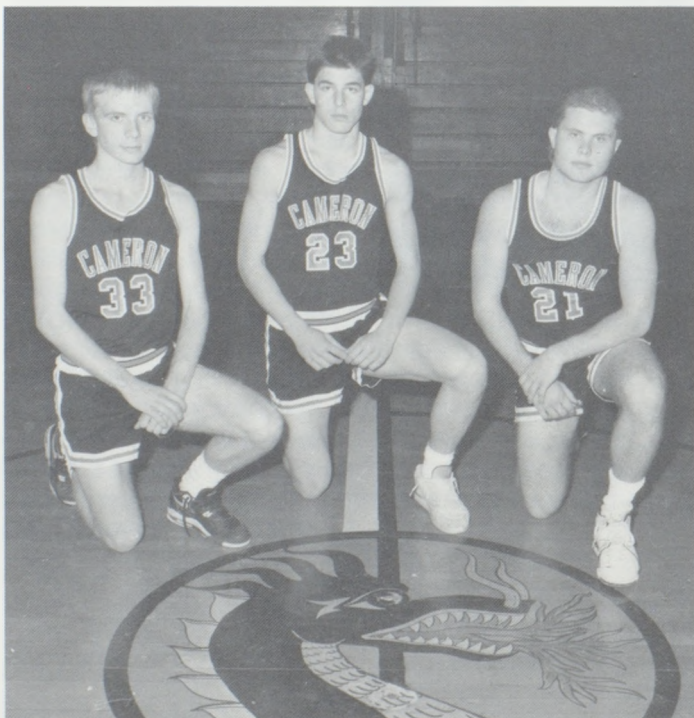

The Three Amigos: Jimmy Wiss, All-Conference Honorable Mention at Guard for the 1989-90 season; Chris Trout a Two-time first team All-Stater; and the "Grench", Thad Skidmore, a two-time All District player, made up the Senior Dragons.