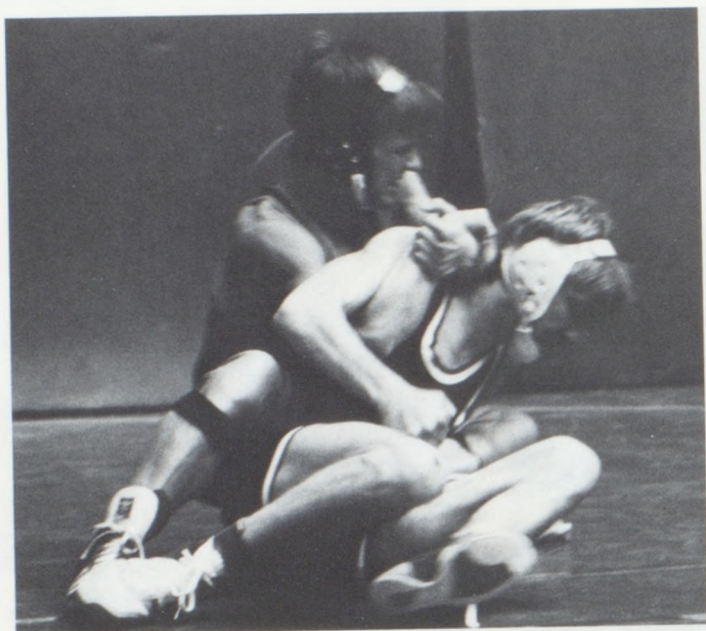

Mat Men Do Their Stuff

Chad Foreman muscles his man.

Reggie Mudd pins his man.