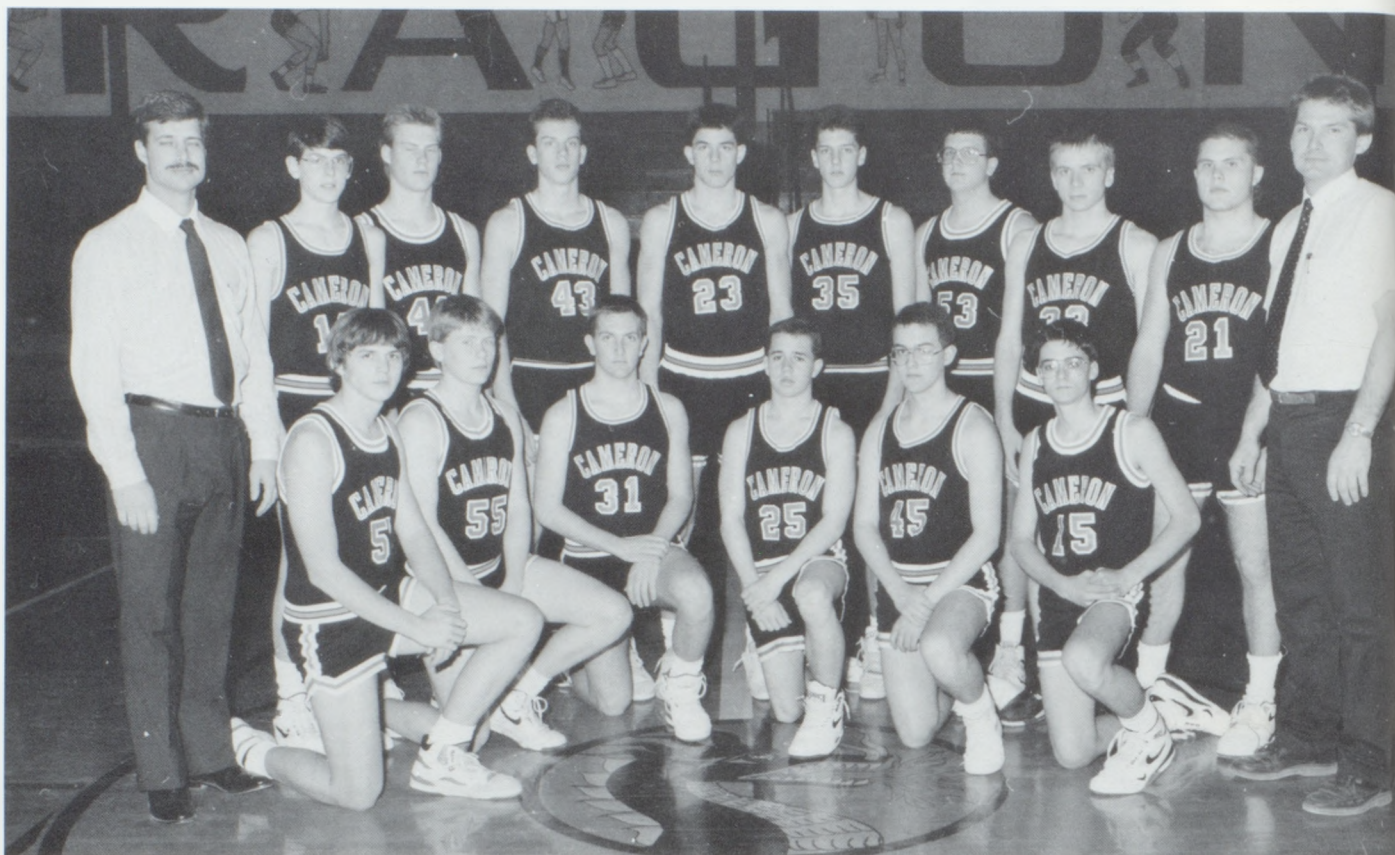

Varsity Hoops-District Champs

The 1989-90 Boys Basketball team- Front row: Gabriel Assel, Kyle Fischer, Dan Burton, Charlie Rasmussen, Matt Anderson, Jason Leitnerman. Back Row: Coach Larry Allman, Todd Trout, Chris Denny, Troy Hendee, Chris Trout, Scott Rainey, Sean Weidmeier, Jimmy Wiss, Thad Skidmore, Assistant Coach Cliff Wilcox.

The 1989-90 Varsity boys basketball season again proved successful, as for the second straight year the team moved to within a game of playing in the State Tournament. A 19-6 record was recorded by the Dragons, while the team finished second in the KCI conference. Also winning the District 16 crown with a thrilling 68 - 64 victory over Albany. Underclassmen were also required to give their all as only three seniors made up the team for the majority of the year. "Underclassmen stepped into starting positions and did a great job," said Coach Allman. Allman also added, "Underclassmen show great potential and will continue the excellence of basketball at CHS." As for the 3 seniors they showed great poise and leadership in overcoming many obstacles on their way to a great basketball season.

Varsity Boys Basketball 1989-90 Scores

CHS	62	Trenton	56
CHS	68 *	Mid Buchanan	53
CHS	85 *	East Buchanan	58
CHS	55 *	Platte County	65
CHS	78	LeBlond	66
CHS	53	Lawson	58
CHS	62	Smithville	45
CHS	54	Platte County	61
CHS	83 *	Hardin Central	37
CHS	82 *	Polo	61
CHS	71 *	Gallatin	61
CHS	55	Savannah	63
CHS	90	Mid Buchanan	72
CHS	79 *	Hamilton	45
CHS	81 *	Trenton	60
CHS	54 *	Lawson	67
CHS	69	North Platte	63 (4 OT)
CHS	56	Lathrop	52
CHS	92	West Platte	72
CHS	75	East Buchanan	55
CHS	75	Plattsburg	48
CHS	87 *	Mid Buchanan	57
CHS	72 *	Rock Port	42
CHS	68 *	Albany	64 (OT)
CHS	54 **	St. Pius X	64

* denotes tournament, & District 16 games

** denotes Sectional Game