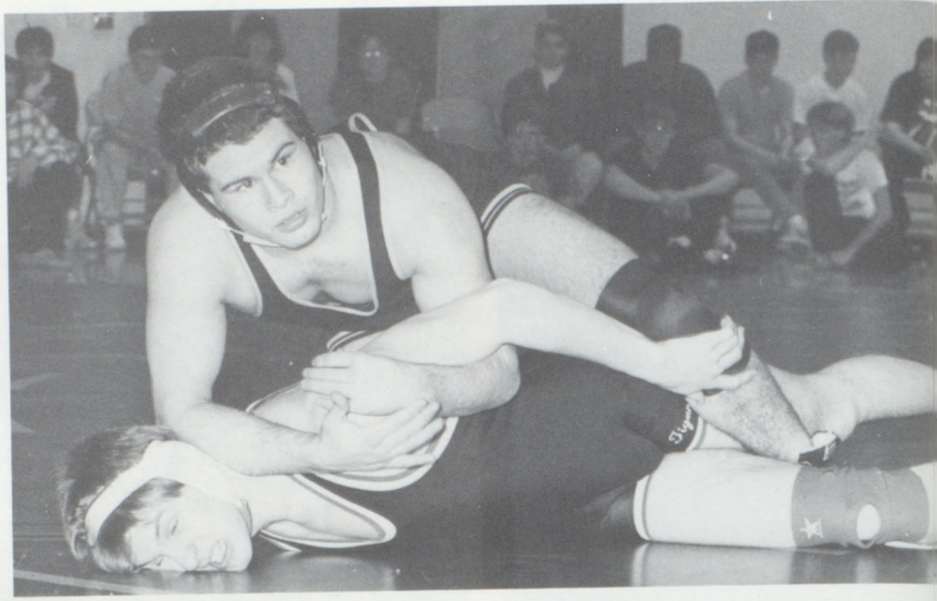

Tammy Watkins is praying that the ball gets to first on time.

THE SENIORS- The senior baseball players are: Craig Trussell and Thad Skidmore.

Chad Foreman tries to take control.

Keith Young looks for advice from the coach.