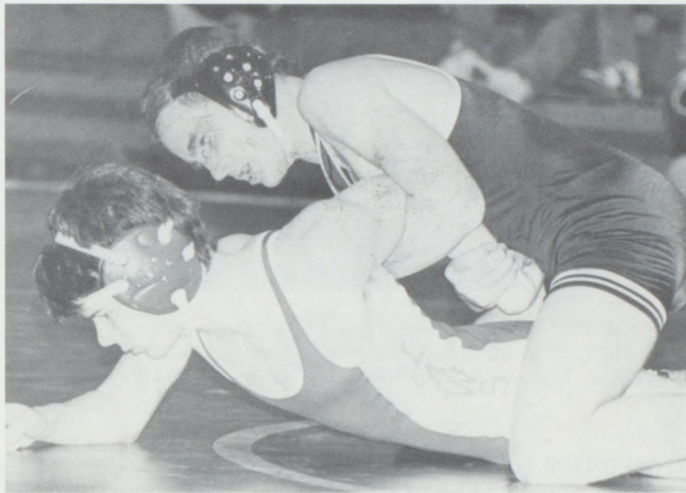

Jody Mallen rides his man.