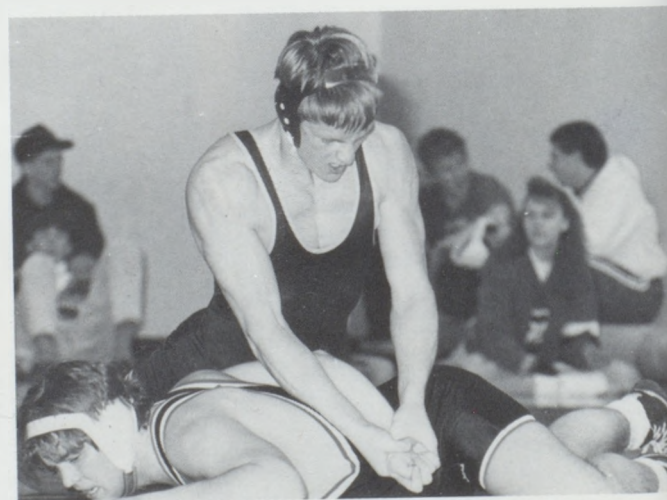

Billy Foster has the control of his man.

Varsity Record

Cameron 41	Mid-Buch 22
Cameron 50	Lawson 24
Cameron 66	So. Harrison 9
Cameron 54	Smithville 18
Cameron 52	Lathrop 8
Cameron 5	Platte Co. 56
Cameron 57	West Platte 18
Cameron 43	Plattsburg 24
Cameron 49	St. Mary,s 17
Cameron 33	Trenton 34
Higginville Invit.-2cd	
K.C.I Conf. Invit.-2cd	
Kearney Invit-2cd	
M.S.H.S.S.A.A. District-2nd	
K.C.I. Conference Champion's	
119 Chad Foreman	
125 Craig Trussell	
275 Dean Wiglesworth