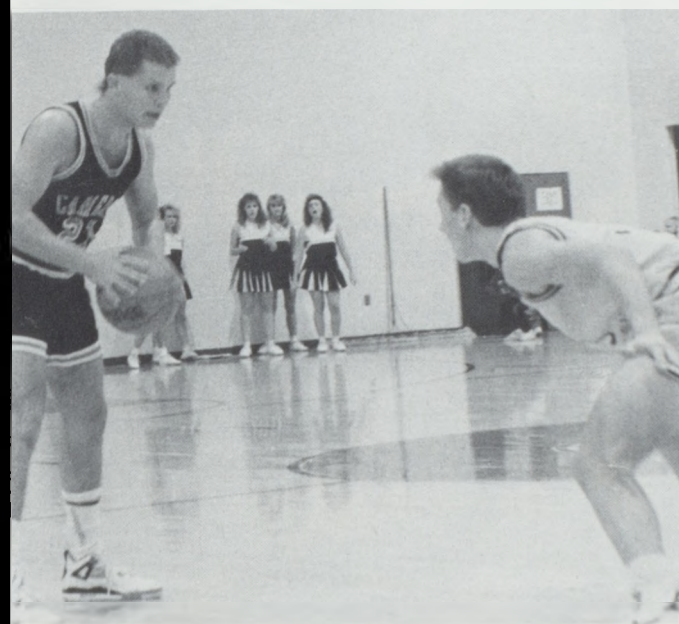

Intimidation.