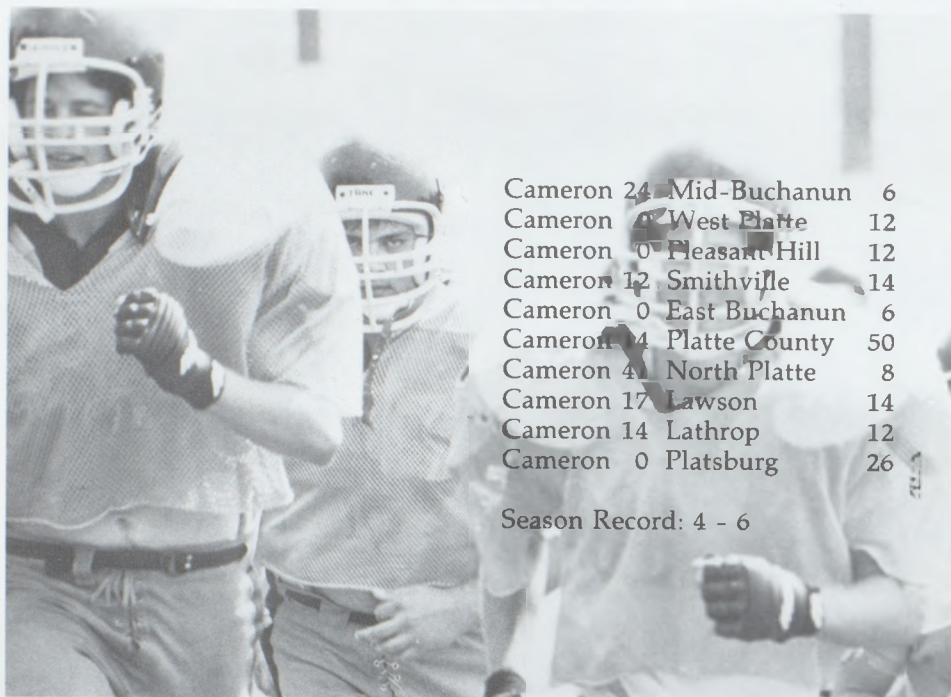

Dragon Football

Players Get Wired For Bear

Cameron	24	Mid-Buchanan	6
Cameron	0	West Platte	12
Cameron	0	Pleasant Hill	12
Cameron	12	Smithville	14
Cameron	0	East Buchanan	6
Cameron	14	Platte County	50
Cameron	4	North Platte	8
Cameron	17	Lawson	14
Cameron	14	Lathrop	12
Cameron	0	Platsburg	26

Season Record: 4 - 6

Dragon linemen Brant Burt, Steve Garr and Lee Crouch prepare for battle.