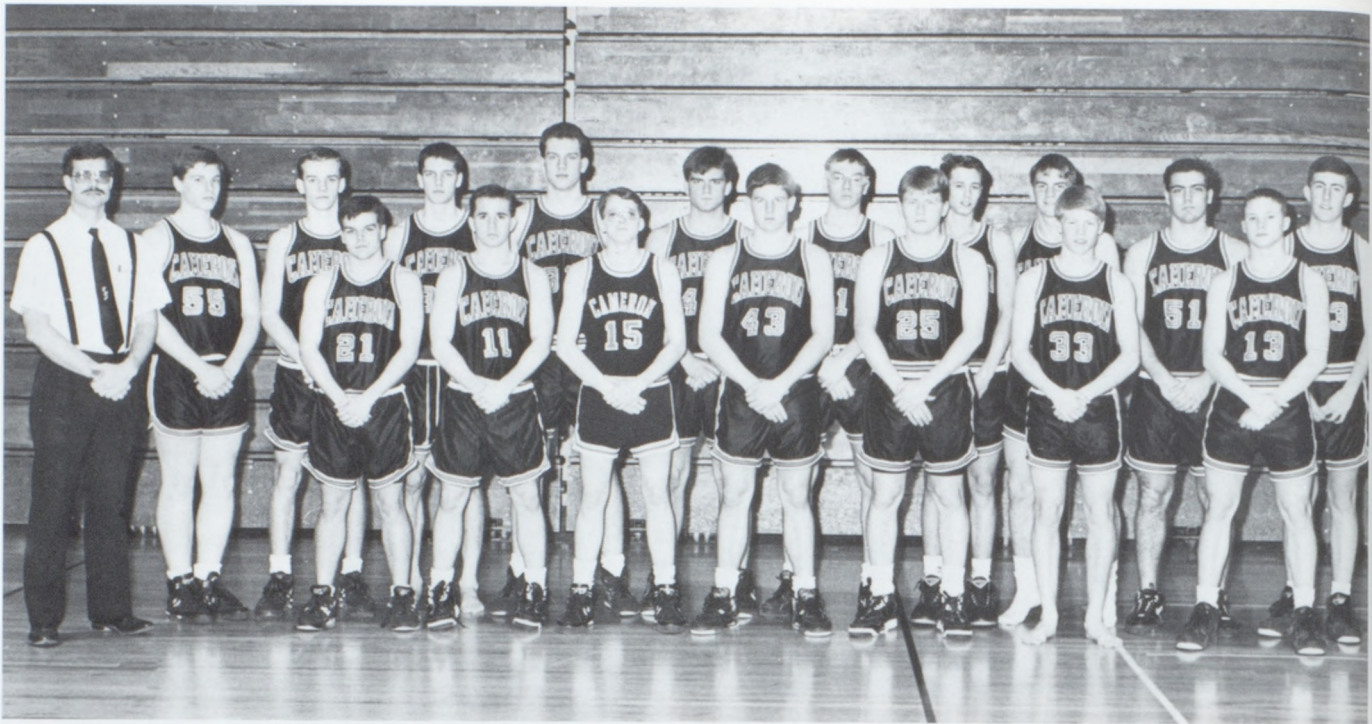

"Teamwork" Is The Key

Row 1:(L-R) Matt Mallen, Charlie Rasmussen, Mike Brooks, Brian Weidmaier, Kyle Fischer, Corey Murphy, Garrett Griffin, Row 2: Coach Allman, Chris Brownlee, Dustin Teel, Scott Rainey, Troy Hendee, Kirk McCarty, Brian Woebbecke, Travis Lettermann, Jeff Mellencamp, Chris Best, Clay Watkins, Not pictured: Coach Powell, who led the JV team to an undefeated season of (11-0).